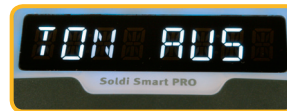

the Soldi Smart is suitable for every need. The direction and the way of banknote ejection (banknote held in the device or ejected), the language and the time interval of the standby mode are only some advantages that can be easily selected through the self-explanatory menu. Like all ratiotec currency detectors, also the Soldi Smart Pro disposes of an easy to open front flap for a simple removal of jammed banknotes and dirt. The USB interface enables furthermore the loading of software updates.

Green Signal frame:
Genuine banknote

Red signal frame:
Suspicious banknote

Displays precise testing results of suspicious banknotes.

Signal tone and illuminated Signal frame can be switched off for a more discreet counterfeit detection.

Technical data Soldi Smart Pro

Functions	Soldi Smart Pro
Currency	EUR, GBP, CHF (others optional)
Speed	0,3 seconds / banknote
Counterfeit detection	IR, MG features, metal thread
Banknote insertion	Euro / GBP: Any direction Others: Indicated direction
Banknote ejection	Optionally front or rear / hold or eject banknotes
Indication	LED Display
Language	German, English, Italian, Spanish, French
Acoustic warning signal / Signal frame	To switch on and off
Standby / energy saving mode	Freely adjustable in steps of 15 minutes
Update function	✓
PC Interface	✓ / USB
Options	Rechargeable battery, adapter cable for cigarette lighter, wall bracket, anti-theft plate
Measurements (l x w x h in mm)	170 x 135 x 80
Weight in kg	0,5