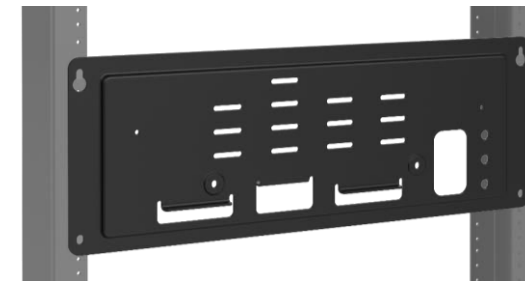

Rack Mount Plate for Multi-Slot Cradles

BRKT-EC30-10SC1-01

Rack Mount Plate, install EC30 Multi-Slot Cradles on a 19-inch IT rack (enables mounting of EC30 devices oriented horizontally with displays facing up, scan engines facing out).