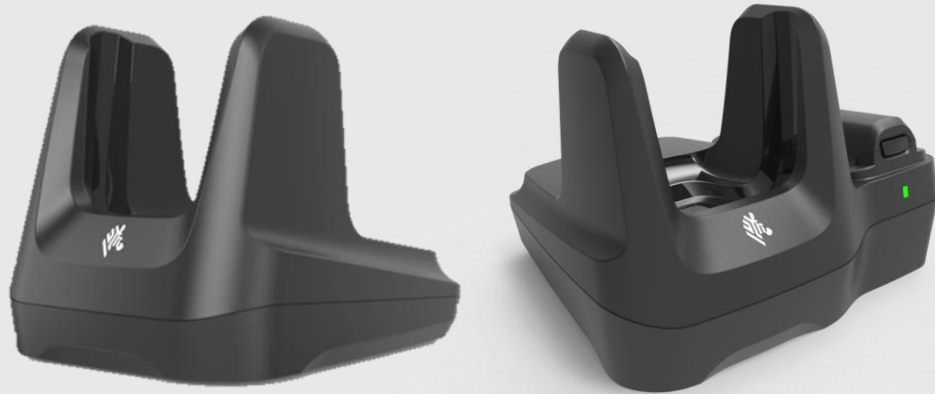

Hand Strap

Attachable Trigger Handle

4 Slot Battery Charger

Screen Protector

Single Slot Desktop Cradle with Spare Battery Charger. Supports optional Ethernet Module

Holsters and Rubber Boots

Two Battery Options (3500mAh & 4900mAh)

USB-C Charge Cable

Multi-Slot Cradle System (Two Options; 5 Terminal, 4 Terminal & 4 Battery Charger)

## Single Slot Cradle