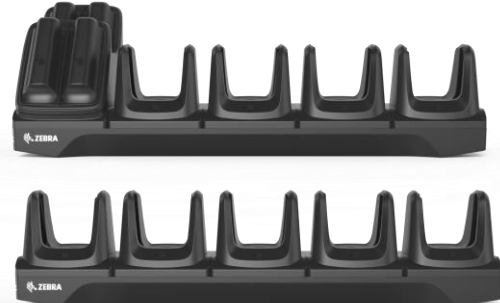

Hand Strap

Attachable Trigger Handle

4 Slot Battery Charger

Screen Protector

Single Slot Desktop Cradle with Spare Battery Charger. Supports optional Ethernet Module

Holsters and Rubber Boots

Two Battery Options (3500mAh & 4900mAh)

USB-C Charge Cable

Multi-Slot Cradle System (Two Options; 5 Terminal, 4 Terminal & 4 Battery Charger)