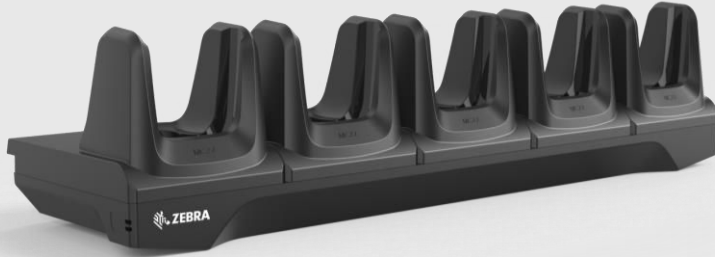

Cradle System

Multi-slot Cradles

Multi-Slot Cradle Options:

CRD-MC2X-5SCHG-01

5-Slot Terminal Charger.

CRD-MC2X-4SC4BC-01

4-Slot Terminal Charger with 4-Slot Battery Charging.

All Multi-Slot Cradles Require: Power supply **PWR-BGA12V108W0WW**, DC cord **CBL-DC-381A1-01** and country specific 3 wire AC line cord.

Main Features

- Charge only configurations
- Charges five devices or four devices with four spare batteries
- Compatible with all MC2200/MC2700 batteries (in device & in spare charger)
- Desk/Wall/Rack mount options

Additional Accessories for Single Slot Cradle

PWR-BGA12V108W0WW

Level VI AC/DC power supply (brick, Replacement for PWRS-14000-241R)

AC Input: 100-240V, 2.8A

DC Output: 12V, 9A, 108W

Requires: DC line cord and country specific grounded AC line cord.

CBL-DC-381A1-01

DC line cord for running multi-slot cradles from a single Level VI power supply PWR-BGA12V108W0WW, Level VI replacement for PWRS-14000-241R

23844-00-00R

US AC line cord, 7.5 feet long, grounded, three wire for power supplies.

BRKT-SCRD-SMRK-01

Rack/Wall mounting bracket, allows to install any multi-slot cradle on a wall or a 19" IT rack.