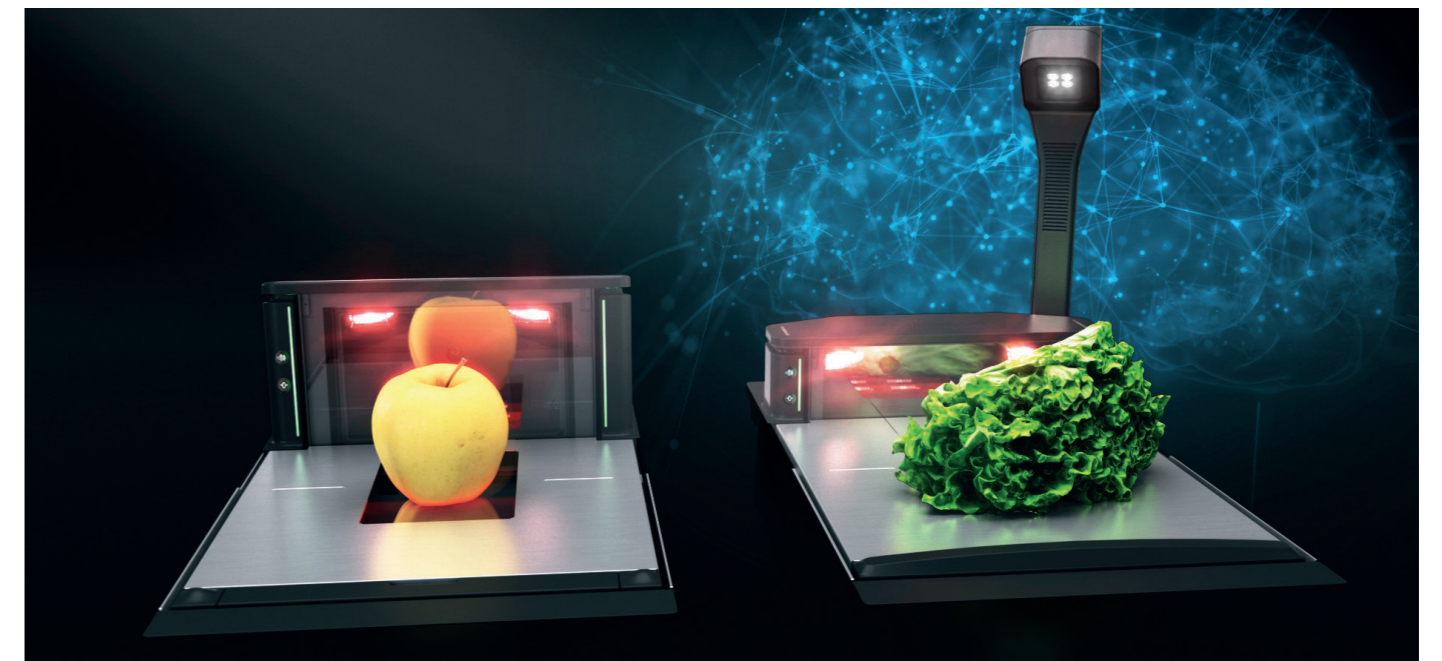

# FOCUS ON MAGELLAN 9600i & 9900i

Datalogic invented barcode laser scanning and Bioptic imaging technology. The **Magellan 9600i and 9900i** scanners are the powerful next generation of multi-plane (Bioptic) scanners that will set a new industry standard. Fresh styling, rugged design, industry-leading scan performance and new options that enable Artificial Intelligence (AI) at the checkout place the new Magellan portfolio in a class of their own. With configurations ranging from basic 'scanner only' to 'scanner/scales' to 'advanced Artificial Intelligence enablement', the 9600i and 9900i are the perfect companion for Point of Sale (POS) systems in all checkout environments. Two form factors (9900i: short bonnet or 9600i: tall bonnet) and 3 lengths (short, medium, and long) provide customers with a tailored solution to solve their assisted and self-checkout needs.