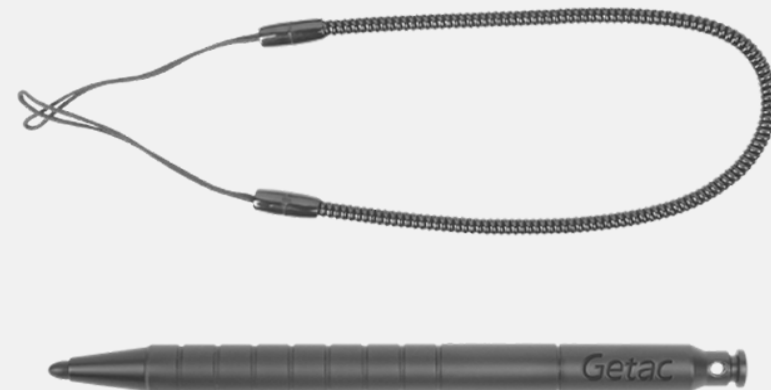

CAPACITIVE STYLUS PEN & TETHER

Features & Benefits

This capacitive hard tip stylus is lightweight and easy to control, allowing smooth and comfortable interaction with the touch screen without worrying about scratching the screen or leaving fingerprints on it. The stylus comes with a detachable tether to keep the stylus attached to the device, so it doesn't get lost or misplaced.

Product Information

Stylus Dimensions : 111mm ; Ø9mm
Tip size : 3.8mm ; Ø3.5mm
Tether Length : 304mm

SKU ID

GMPSXE