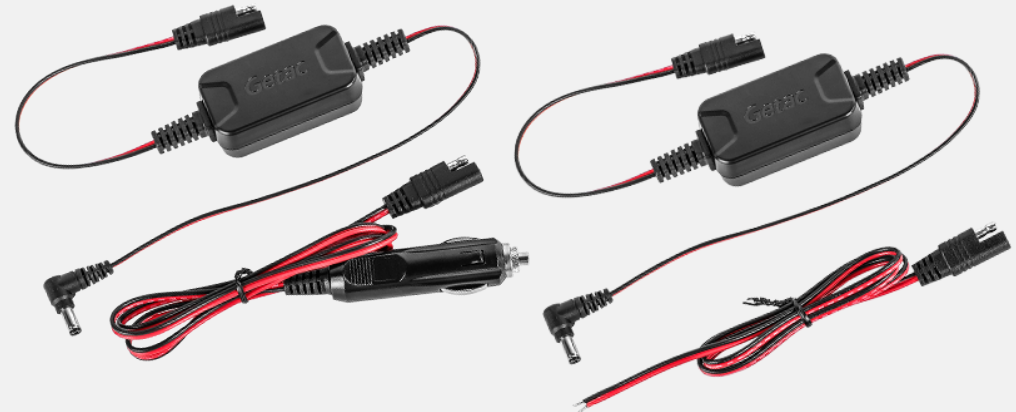

65W DC-DC VEHICLE ADAPTER

Features & Benefits

The 65W Vehicle Adapter connects to the vehicle dock to charge the tablet. It comes with a choice of two types of connections: a bare wire with individual wire ends already stripped, and a cigarette lighter plug for easy connection to the cigarette lighter socket in the vehicle interior, providing a convenient way to charge and power your tablet while you are on the road.

Product Information

Input Voltage : 12VDC~ 32VDC
Output Voltage : 19.5VDC
Output Current : 3.33A Max.
Case Dimensions : L 70 x W 37.6 x H 26mm
Weight : Cigarette lighter plug version 130g / Bare wire version 105g
Input Cable Length : 1200mm
Output Cable Length : 250mm

SKU ID

GAD6X1 (Cigarette Lighter Plug Version)
GAD6X2 (Bare Wire Version)